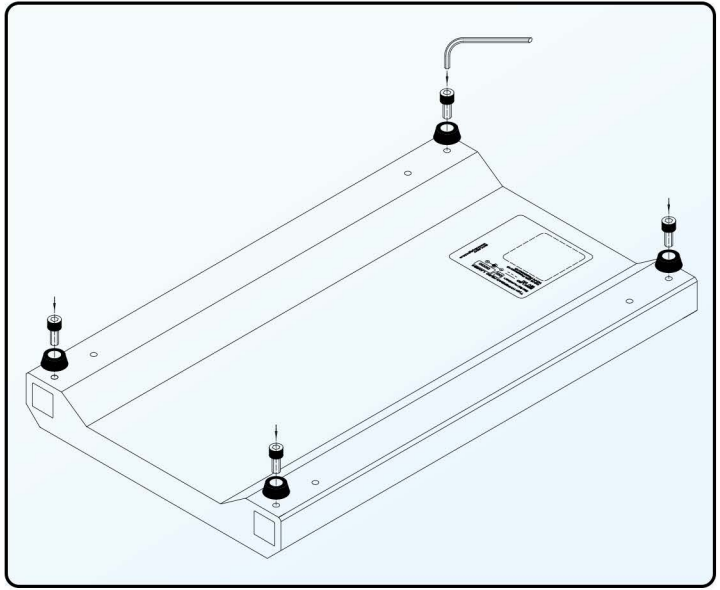

Bring more colour to your planted vivarium!