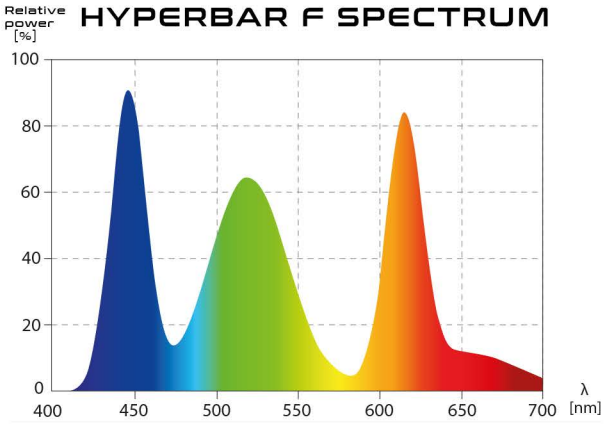

Bring more colour to your planted vivarium!