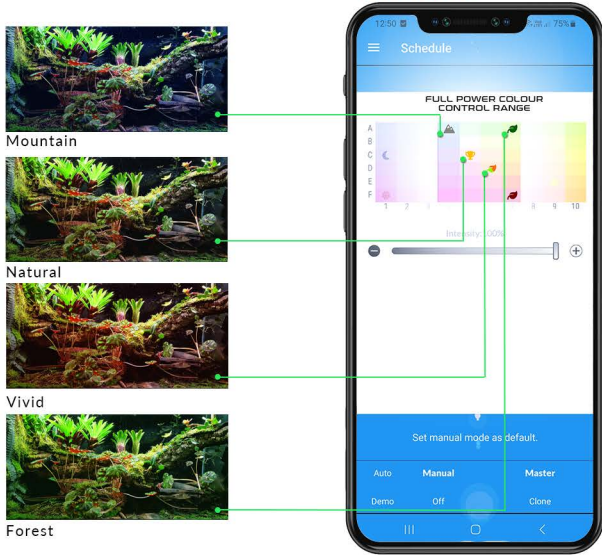

Bring more colour to your planted vivarium!

FEATURES

PRISS Colour Picker

Forget about dimming channels! Just pick one of the presets and enjoy your terrarium illuminated as you like at **FULL POWER**

HYPERBAR Time Management

Blackout? Or maybe there is a winter/summer time change in your country?

No worries, your **HYPERBAR** will connect to the router and adjust time accordingly.

HYPERBAR AVAILABLE SIZES

HYPERBAR MECHANICAL DESIGN

SPECIFICATION

	HYPERBAR FXS.15	HYPERBAR FS.30	HYPERBAR FM.45	HYPERBAR FL.60	HYPERBAR FXL.75
Dimensions:	15x13 cm	30x13 cm	45x13 cm	60x13 cm	75x13 cm
Power rating:	16 W	32 W	48 W	64 W	80 W
Luminous flux:	1350 lm	2700 lm	4050 lm	5400 lm	6750 lm
Colour temperature:	3000-30000K adjustable	3000-30000K adjustable	3000-30000K adjustable	3000-30000K adjustable	3000-30000K adjustable
Water resistance class:	IP67	IP67	IP67	IP67	IP67
Voltage rating:	12 V DC	12 V DC	12 V DC	12 V DC	12 V DC
Cable length:	1,5 m	1,5 m	1,5 m	1,5 m	1,5 m
Wi-Fi frequency:	2,4 GHz	2,4 GHz	2,4 GHz	2,4 GHz	2,4 GHz
Wi-Fi security standard:	WPA2	WPA2	WPA2	WPA2	WPA2
Minimum operation system version:	Android 10 or iOS 15	Android 10 or iOS 15	Android 10 or iOS 15	Android 10 or iOS 15	Android 10 or iOS 15