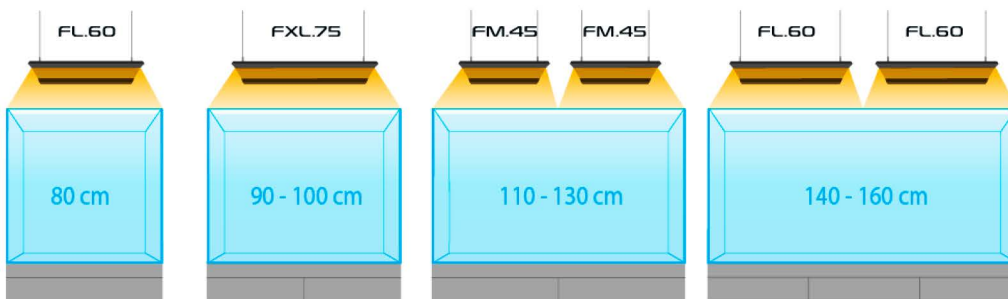

RECOMMENDATIONS