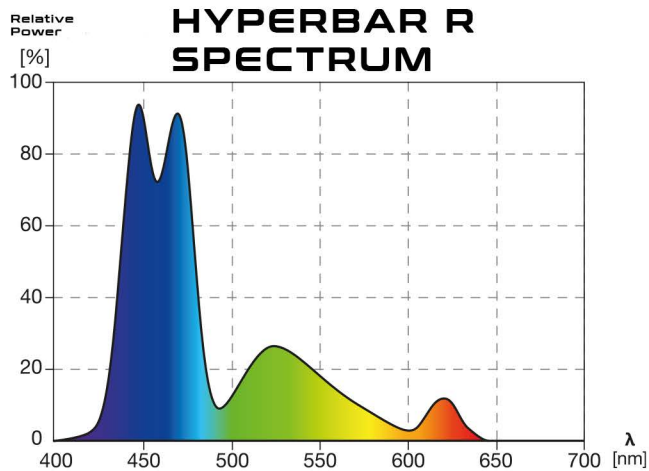

Hyperbar suspension kit