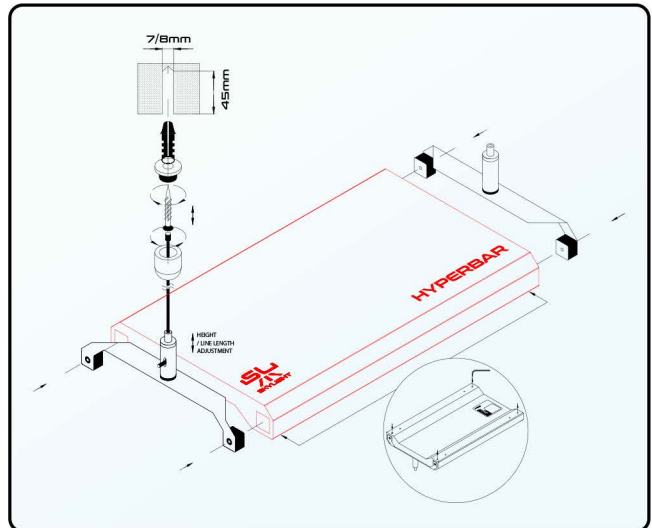

Set does include elements marked in black in the picture.