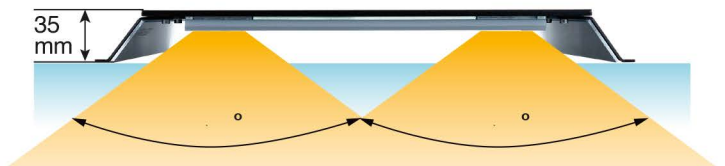

PARAMETERS

Power rating:	64 W
Luminous flux:	5400 lm
Colour temperature:	3000-30000K
Voltage rating:	12V DC
Recommended terrarium dimensions:	50x50x80 cm