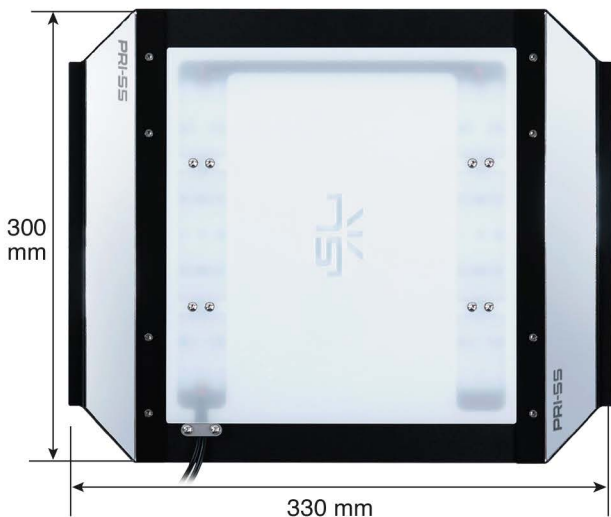

SKYLIGHT PRI-55 INTENSE

Bring more **colour** to your **planted** vivarium!

SKYLIGHT PRI-55 INTENSE

FEATURES

LOW HEAT

INTENSE COLOURS

SKYLIGHT PRI-55 lamp is the most powerful among the skylight vivarium dedicated lamps. It is built around an RGB core to provide a very high colour saturation revealing vivid colours of terrarium inhabitants. Spectrum has been extended up to deep red light and close IR to trigger physiological processes in plants in a most natura! way possible and support the healthy growth of various plants.

No worries, your PRI55 will connect to the router and adjust time accordingly.

PRISS Colour Picker

Forget about dimming channels! Just pick one of the presets and enjoy your aquarium illuminated as you like at **FULL POWER** 🌞

PARAMETERS

Power rating:	64 W
Luminous flux:	5400 lm
Colour temperature:	3000-30000K
Voltage rating:	12V DC
Recommended terrarium dimensions:	50x50x80 cm