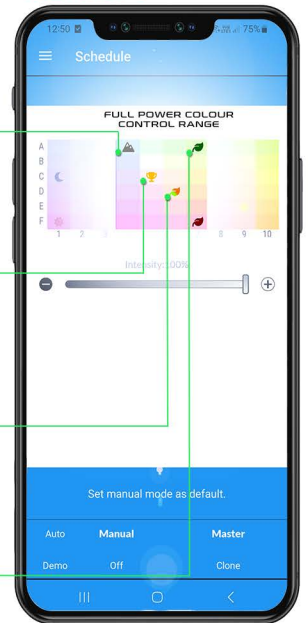

SKYLIGHT PRI-55 INTENSE

Bring more **colour** to your **planted** vivarium!

SKYLIGHT PRI-55 INTENSE

FEATURES

LOW HEAT

INTENSE COLOURS

SKYLIGHT PRI-55 lamp is the most powerful among the skylight vivarium dedicated lamps. It is built around an RGB core to provide a very high colour saturation revealing vivid colours of terrarium inhabitants. Spectrum has been extended up to deep red light and close IR to trigger physiological processes in plants in a most natura! way possible and support the healthy growth of various plants.

PHOTOSYNTHETICALLY ACTIVE RADIATION

COLOUR TEMPERATURE ADJUSTMENT

DIMMABLE

Lamp is dimmable and allows for control of the colour temperature and white balance via an app.

Time Management

Blackout? Or maybe there is a winter/summer time change in your country?

No worries, your PRI55 will connect to the router and adjust time accordingly.

PRISS Colour Picker

Forget about dimming channels! Just pick one of the presets and enjoy your aquarium illuminated as you like at **FULL POWER** 🌞

PARAMETERS

Power rating:	64 W
Luminous flux:	5400 lm
Colour temperature:	3000-30000K
Voltage rating:	12V DC
Recommended terrarium dimensions:	50x50x80 cm