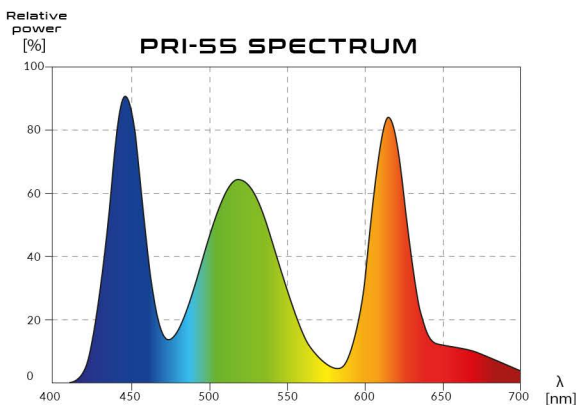

SKYLIGHT PRI-55 INTENSE

Bring more **colour** to your **planted** vivarium!

SKYLIGHT PRI-55 INTENSE

FEATURES

LOW HEAT

INTENSE COLOURS

SKYLIGHT PRI-55 lamp is the most powerful among the skylight vivarium dedicated lamps. It is built around an RGB core to provide a very high colour saturation revealing vivid colours of terrarium inhabitants. Spectrum has been extended up to deep red light and close IR to trigger physiological processes in plants in a most natura! way possible and support the healthy growth of various plants.

PHOTOSYNTHETICALLY ACTIVE RADIATION

COLOUR TEMPERATURE ADJUSTMENT

DIMMABLE

Lamp is dimmable and allows for control of the colour temperature and white balance via an app.

Time Management

Blackout? Or maybe there is a winter/summer time change in your country?

PARAMETERS

Power rating:	64 W
Luminous flux:	5400 lm
Colour temperature:	3000-30000K
Voltage rating:	12V DC
Recommended terrarium dimensions:	50x50x80 cm