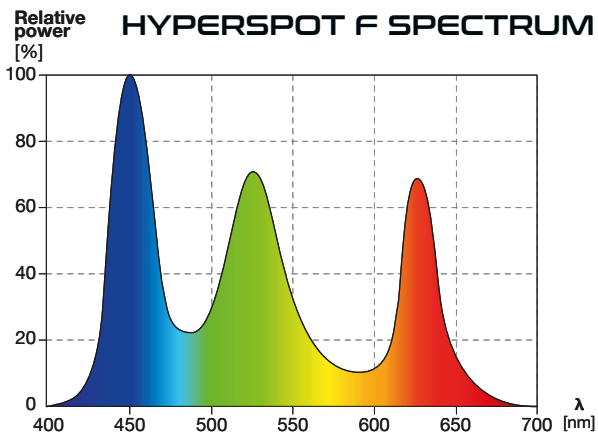

Each lamp is equipped with a hanging suspension kit.
Lamp should be hung 15-20 cm over the aquarium top.