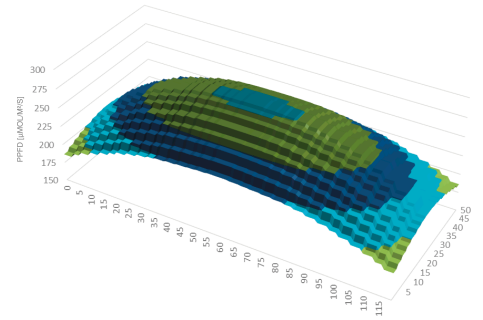

## PHOTOSYNTHETICALLY ACTIVE RADIATION

HYPERSPOT FS

HYPERSPOT FM

HYPERSPOT FL

MEASURED AT 50 CM DISTANCE, IN AQUARIUM, LAMP HANGED 15 CM ABOVE SURFACE LEVEL

PPFD [ $\mu\text{MOL}/\text{M}^2/\text{S}$ ] ■ 175-200 ■ 200-226 ■ 225-250 ■ 250-275 ■ 275-300