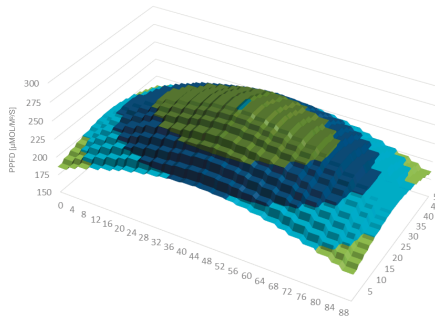

HYPERSPOT FM