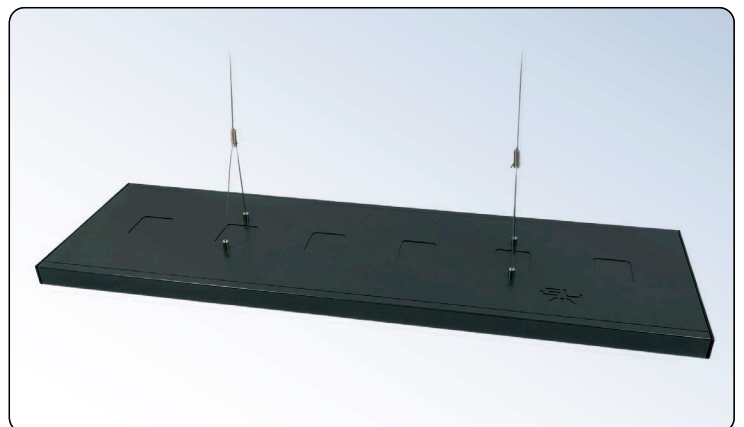

# SKYLIGHT HYPERSPOT F

Each lamp is equipped with a hanging suspension kit.  
Lamp should be hung 15-20 cm over the aquarium top.

### LIMITED GLARING

Observe your aquarium without being blinded. No shades are necessary. Glaring is limited to minimum 360 degrees around the lamp.