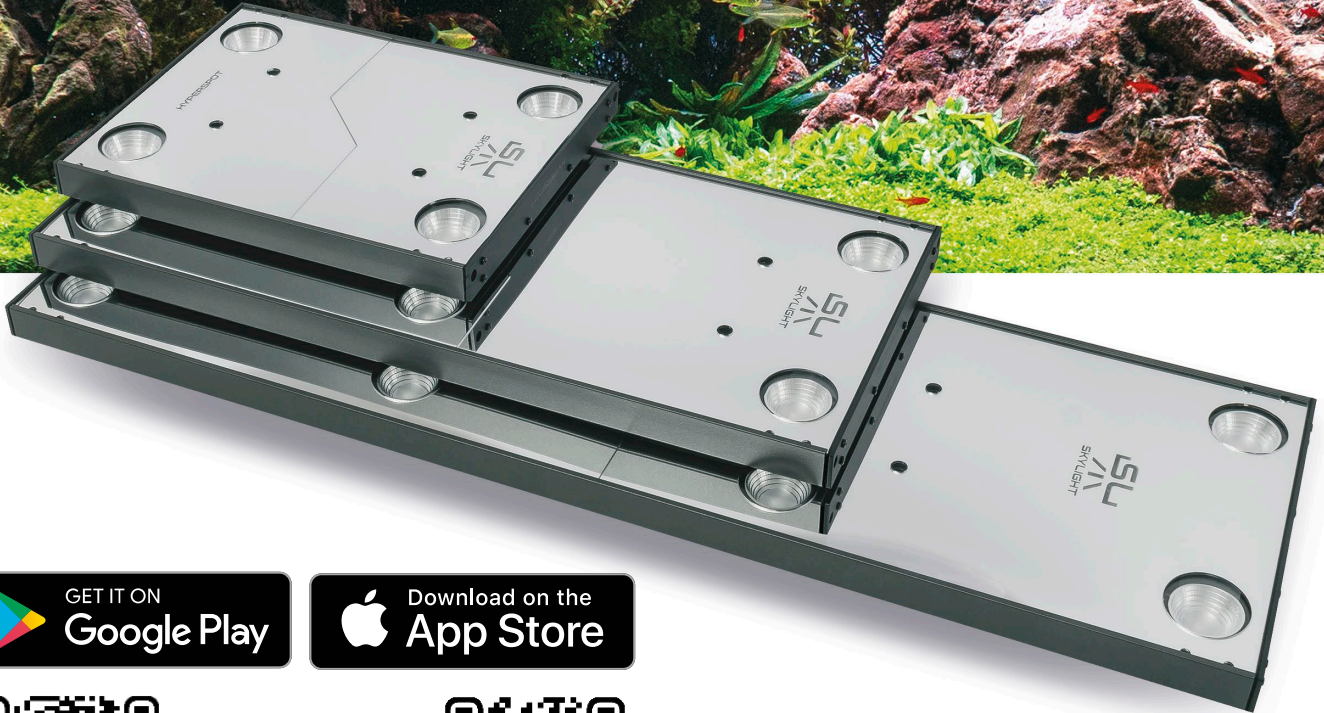

# SKYLIGHT HYPERSPOT F

Each lamp is equipped with a hanging suspension kit.  
Lamp should be hung 15-20 cm over the aquarium top.

### FOCUSING LENSES

With the help of reflectors the Skylight HYPERSPOT lamps direct almost all available light into the aquarium. RGB LED modules result in vivid, intense colour of the observed inhabitants.

### LIMITED GLARING

Observe your aquarium without being blinded. No shades are necessary. Glaring is limited to minimum 360 degrees around the lamp.