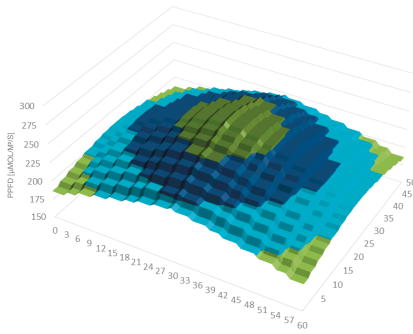

PHOTOSYNTHETICALLY ACTIVE RADIATION

HYPERSPOT FS