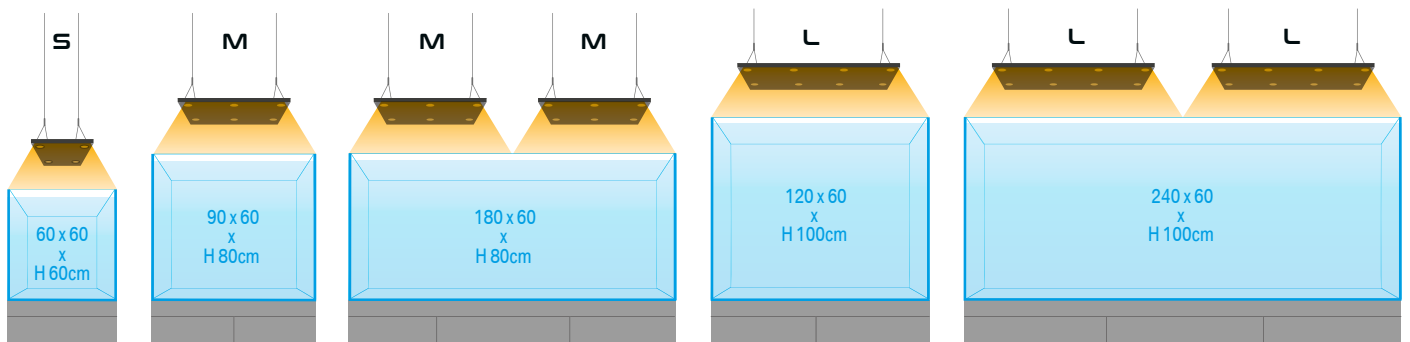

## SPECIFICATION

|   | HYPERSPOT FS              | HYPERSPOT FM              | HYPERSPOT FL              |
|---|---------------------------|---------------------------|---------------------------|
| Dimensions:                                   | 349 x 272 mm              | 625 x 272 mm              | 902 x 272 mm              |
| Power rating:                                 | 60 W                      | 90 W                      | 120 W                     |
| Luminous flux:                                | 4600 lm                   | 6800 lm                   | 9200 lm                   |
| Colour temperature:                           | 3000 - 15000 K adjustable | 3000 - 15000 K adjustable | 3000 - 15000 K adjustable |
| Beam angle:                                   | 60°                       | 60°                       | 60°                       |
| Voltage rating:                               | 12 V DC                   | 12 V DC                   | 12 V DC                   |
| Current rating:                               | 5 A                       | 7,5 A                     | 10 A                      |
| Cable length:                                 | 2,5 m                     | 2,5 m                     | 2,5 m                     |
| Maximum length of the hanging suspension kit: | 150 cm                    | 150 cm                    | 150 cm                    |
| Wi-Fi frequency:                              | 2,4 GHz                   | 2,4 GHz                   | 2,4 GHz                   |
| Wi-Fi security standard:                      | WPA2                      | WPA2                      | WPA2                      |
| Minimum operation system version:             | Android 10 or iOS 15      | Android 10 or iOS 15      | Android 10 or iOS 15      |