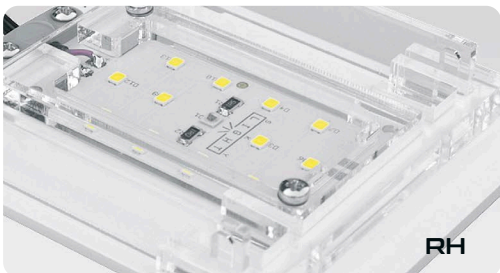

SKYLIGHT TINY RH  
SKYLIGHT TINY RV

Modular system  
suitable for majority of terrarium sizes

Rectangular holders (standard)

Angular holders (optional)

## FEATURES

TRUE COLOURS

PHOTOSYNTHETICALLY ACTIVE RADIATION

WIDE BEAM OR FOCUSING OPTIC

DIMMABLE

The SKYLIGHT TINY RH/RV lamps were designed for vivariums equipped with a glass top. Lamps were designed for terrariums with living plants. The spectrum of light emitted by these lamps is suitable for the proper photosynthesis process, making these products suitable for growing even the most demanding plant species. SKYLIGHT TINY RH/RV are offered as set of 1 up to 8 independent lamps, and are suitable for several smaller vivariums or one larger enclosure with a width up to 150 cm and height up to 100 cm depending on the setup.

## PARAMETERS

Power rating:	6 W
Luminous flux:	680 lm (RH), 620 lm (RV)
Colour temperature:	6000 K (RH), 6300 K (RV)
CRI:	89 (RH), 94 (RV)
Voltage rating:	12 V DC
Current rating:	500 mA