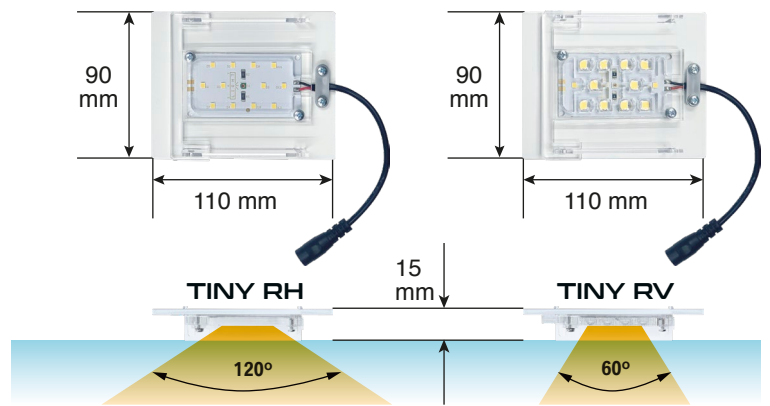

SKYLIGHT TINY RH  
SKYLIGHT TINY RV

Modular system  
suitable for majority of terrarium sizes

Rectangular holders (standard)

Angular holders (optional)

## FEATURES

TRUE COLOURS

PHOTOSYNTHETICALLY ACTIVE RADIATION

WIDE BEAM OR FOCUSING OPTIC

DIMMABLE

The SKYLIGHT TINY RH/RV lamps were designed for vivariums equipped with a glass top. Lamps were designed for terrariums with living plants. The spectrum of light emitted by these lamps is suitable for the proper photosynthesis process, making these products suitable for growing even the most demanding plant species. SKYLIGHT TINY RH/RV are offered as set of 1 up to 8 independent lamps, and are suitable for several smaller vivariums or one larger enclosure with a width up to 150 cm and height up to 100 cm depending on the setup.

## PARAMETERS

Power rating:	6 W
Luminous flux:	680 lm (RH), 620 lm (RV)
Colour temperature:	6000 K (RH), 6300 K (RV)
CRI:	89 (RH), 94 (RV)
Voltage rating:	12 V DC
Current rating:	500 mA

### TINY RV

Width [cm]	20	30	40	50	60	70
Depth [cm]	20	30	40	50	60	70
Height [cm]	60	60	70	80	90	100

SET of TINY RH/RV:						
Accessories included:	-----					
Cables						
Power supply						