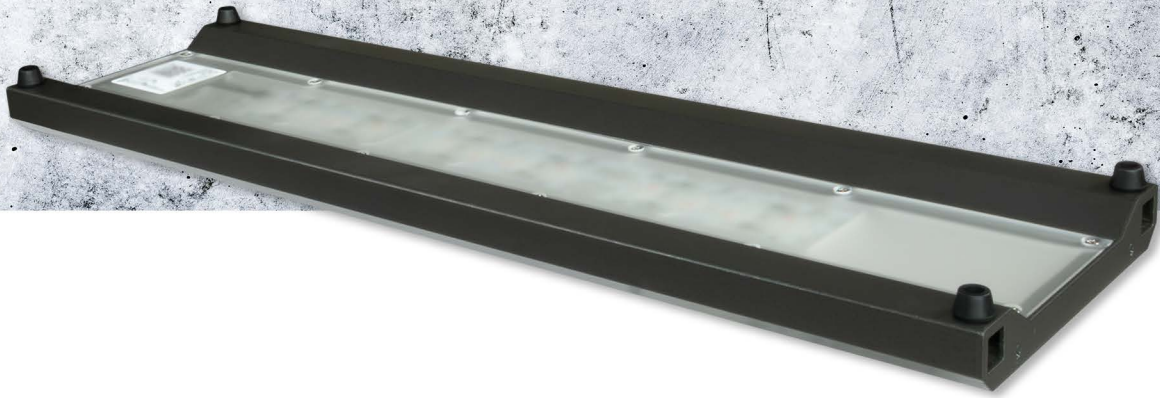

Skylight HYPERBAR rubber legs

HOW TO ORDER

Item	Compatible with	Order Code	EAN GTIN Code
HYPERBAR Wabi Kusa/Terrarium rubber legs	HYPERBAR FX5.15 HYPERBAR FS.30 HYPERBAR FM.45 HYPERBAR FL.60 HYPERBAR FXL.75	RSET065eu	5907753124661

RECOMENDATIONS