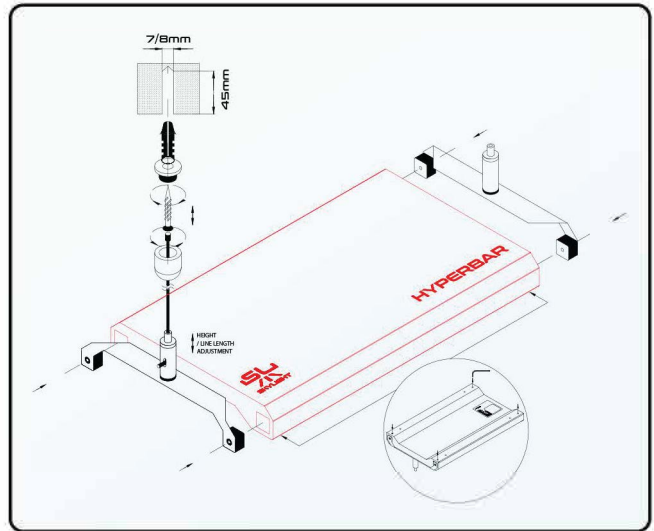

Set does include elements marked in black in the picture.