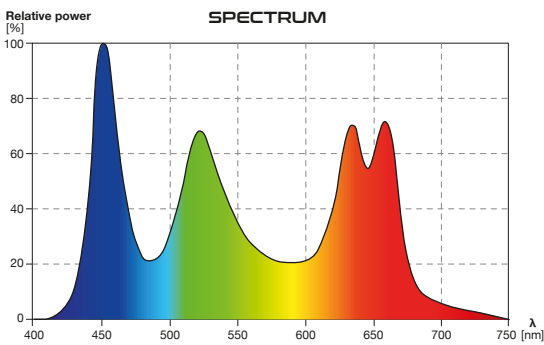

SKYLIGHT MID-30 INTENSE SKYLIGHT MID-30R INTENSE

MID-30R

MID-30

Bring more **colour**
to your **planted** vivarium!

FEATURES

LOW HEAT

INTENSE COLOURS

PHOTOSYNTHETICALLY ACTIVE RADIATION

DIMMABLE

The **SKYLIGHT MID-30 INTENSE** and **SKYLIGHT MID-30R INTENSE** (rack version) lamps were designed in a very different way, than other vivarium/terrarium dedicated lighting products. Majority of available vivarium lamps are oriented around high brightness. In some more advanced lamps like SKYLIGHT PRO, brightness is somewhat compromised for high colour rendering index (CRI). In MID-30 and MID-30R INTENSE both mentioned above parameters are compromised to achieve one ultimate goal - vivid, intense colours. Large portion of deep red light in the spectrum triggers phytochromes of plants to produce colourful protective pigments, while RGB based spectrum of the lamp allows the user to see his planted terrarium with deeper, more intense coloration. Additionally the side glaring has been brought to the minimum in this product making looking on your vivarium a pure pleasure!

PARAMETERS

Power rating:	9,6 W
Luminous flux:	800 lm
Colour temperature:	7000 K
CRI:	70
Voltage rating:	12 V DC
Current rating:	800 mA

CONFIGURATION

Recommended for terrarium dimension:

	30	60	90	120	180
Width [cm]	30	60	90	120	180
Depth [cm]	30	45	45	45	45
Height [cm]	45	60	60	60	60