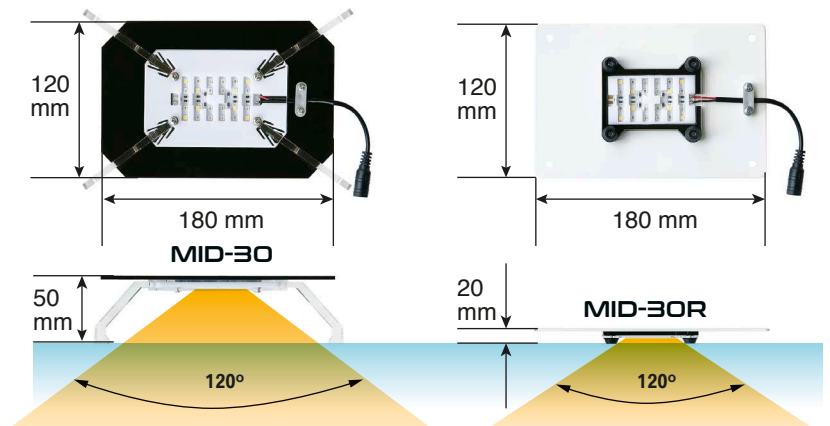

SKYLIGHT MID-30 INTENSE SKYLIGHT MID-30R INTENSE

MID-30R

MID-30

Bring more **colour**
to your **planted** vivarium!

FEATURES

LOW HEAT

INTENSE COLOURS

PHOTOSYNTHETICALLY ACTIVE RADIATION

DIMMABLE

The **SKYLIGHT MID-30 INTENSE** and **SKYLIGHT MID-30R INTENSE** (rack version) lamps were designed in a very different way, than other vivarium/terrarium dedicated lighting products. Majority of available vivarium lamps are oriented around high brightness. In some more advanced lamps like SKYLIGHT PRO, brightness is somewhat compromised for high colour rendering index (CRI). In MID-30 and MID-30R INTENSE both mentioned above parameters are compromised to achieve one ultimate goal - vivid, intense colours. Large portion of deep red light in the spectrum triggers phytochromes of plants to produce colourful protective pigments, while RGB based spectrum of the lamp allows the user to see his planted terrarium with deeper, more intense coloration. Additionally the side glaring has been brought to the minimum in this product making looking on your vivarium a pure pleasure!

PARAMETERS

Power rating:	9,6 W
Luminous flux:	800 lm
Colour temperature:	7000 K
CRI:	70
Voltage rating:	12 V DC
Current rating:	800 mA

CONFIGURATION

Recommended for terrarium dimension:

	30	60	90	120	180
Width [cm]	30	60	90	120	180
Depth [cm]	30	45	45	45	45
Height [cm]	45	60	60	60	60

	1 X	2 X	3 X	4 X	6 X
SET of MID30:					
Accessories included:					
Cables	----				
Power supply					